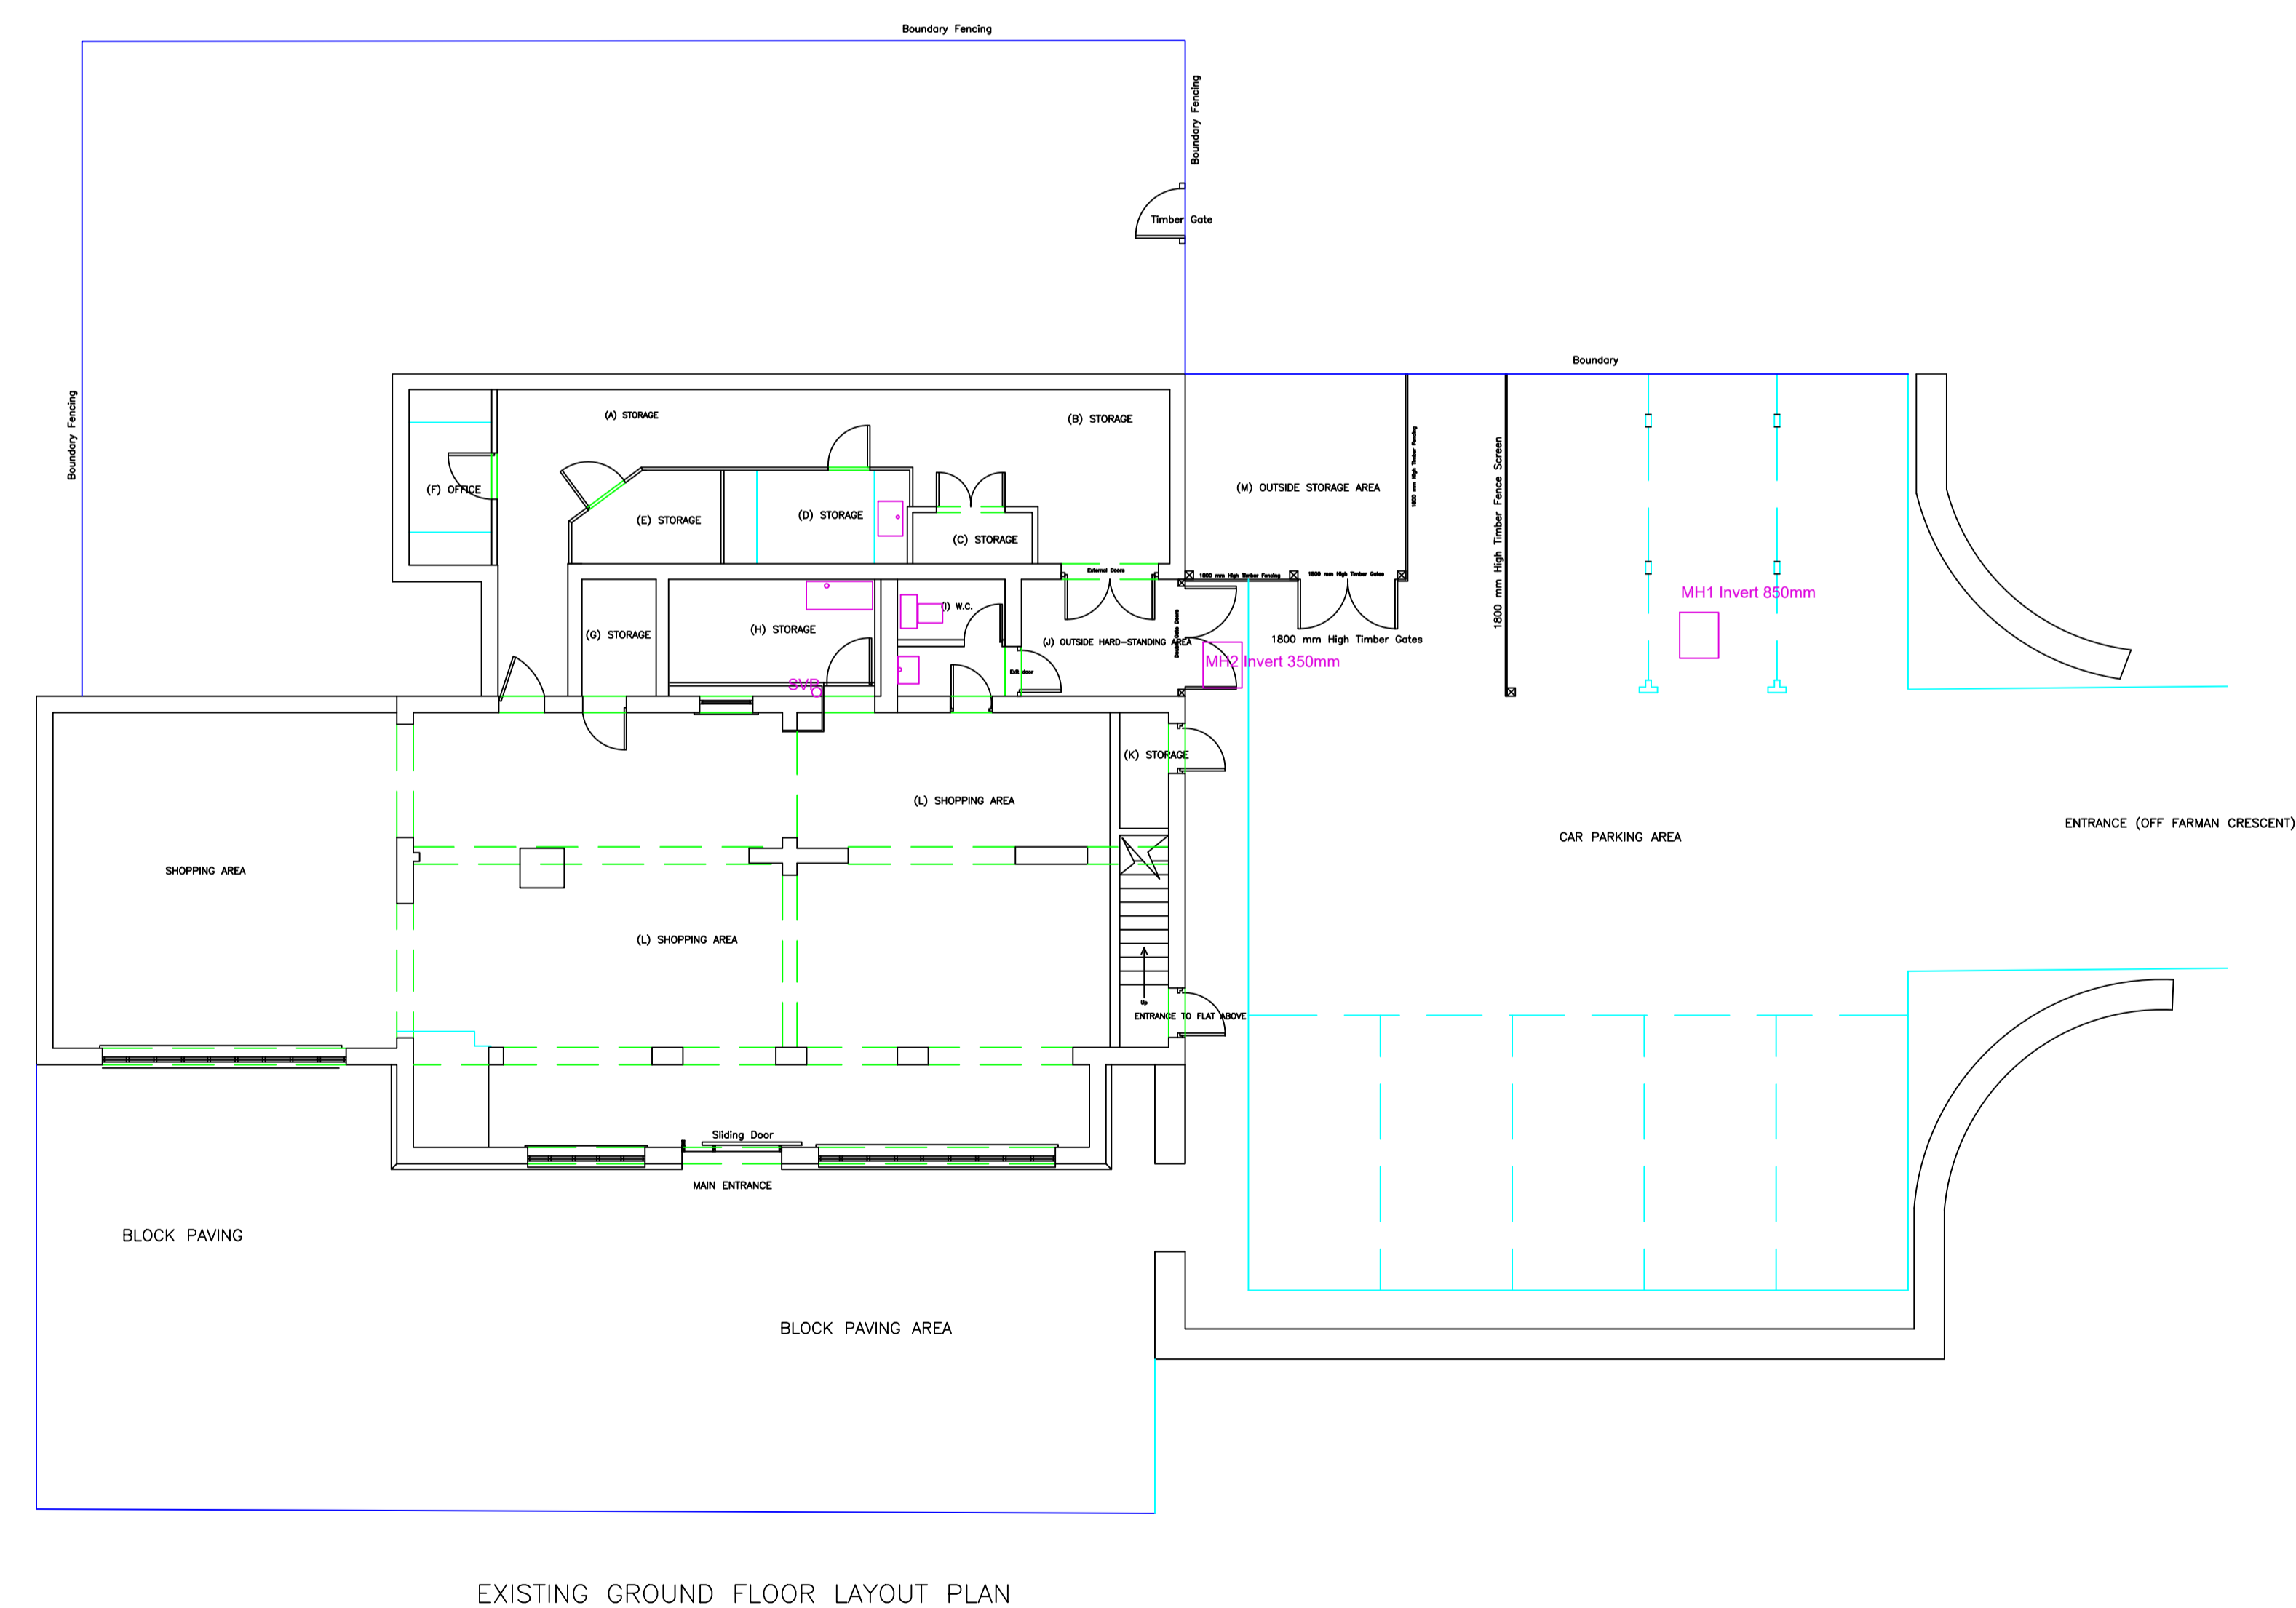

February 2019

Scale: 1:100

Original drawing by C Scott
 modified Feb 2019

E Mail: wishart.assoc@live.co.uk

T: 01636 674480

EXISTING GROUND FLOOR LAYOUT PLAN