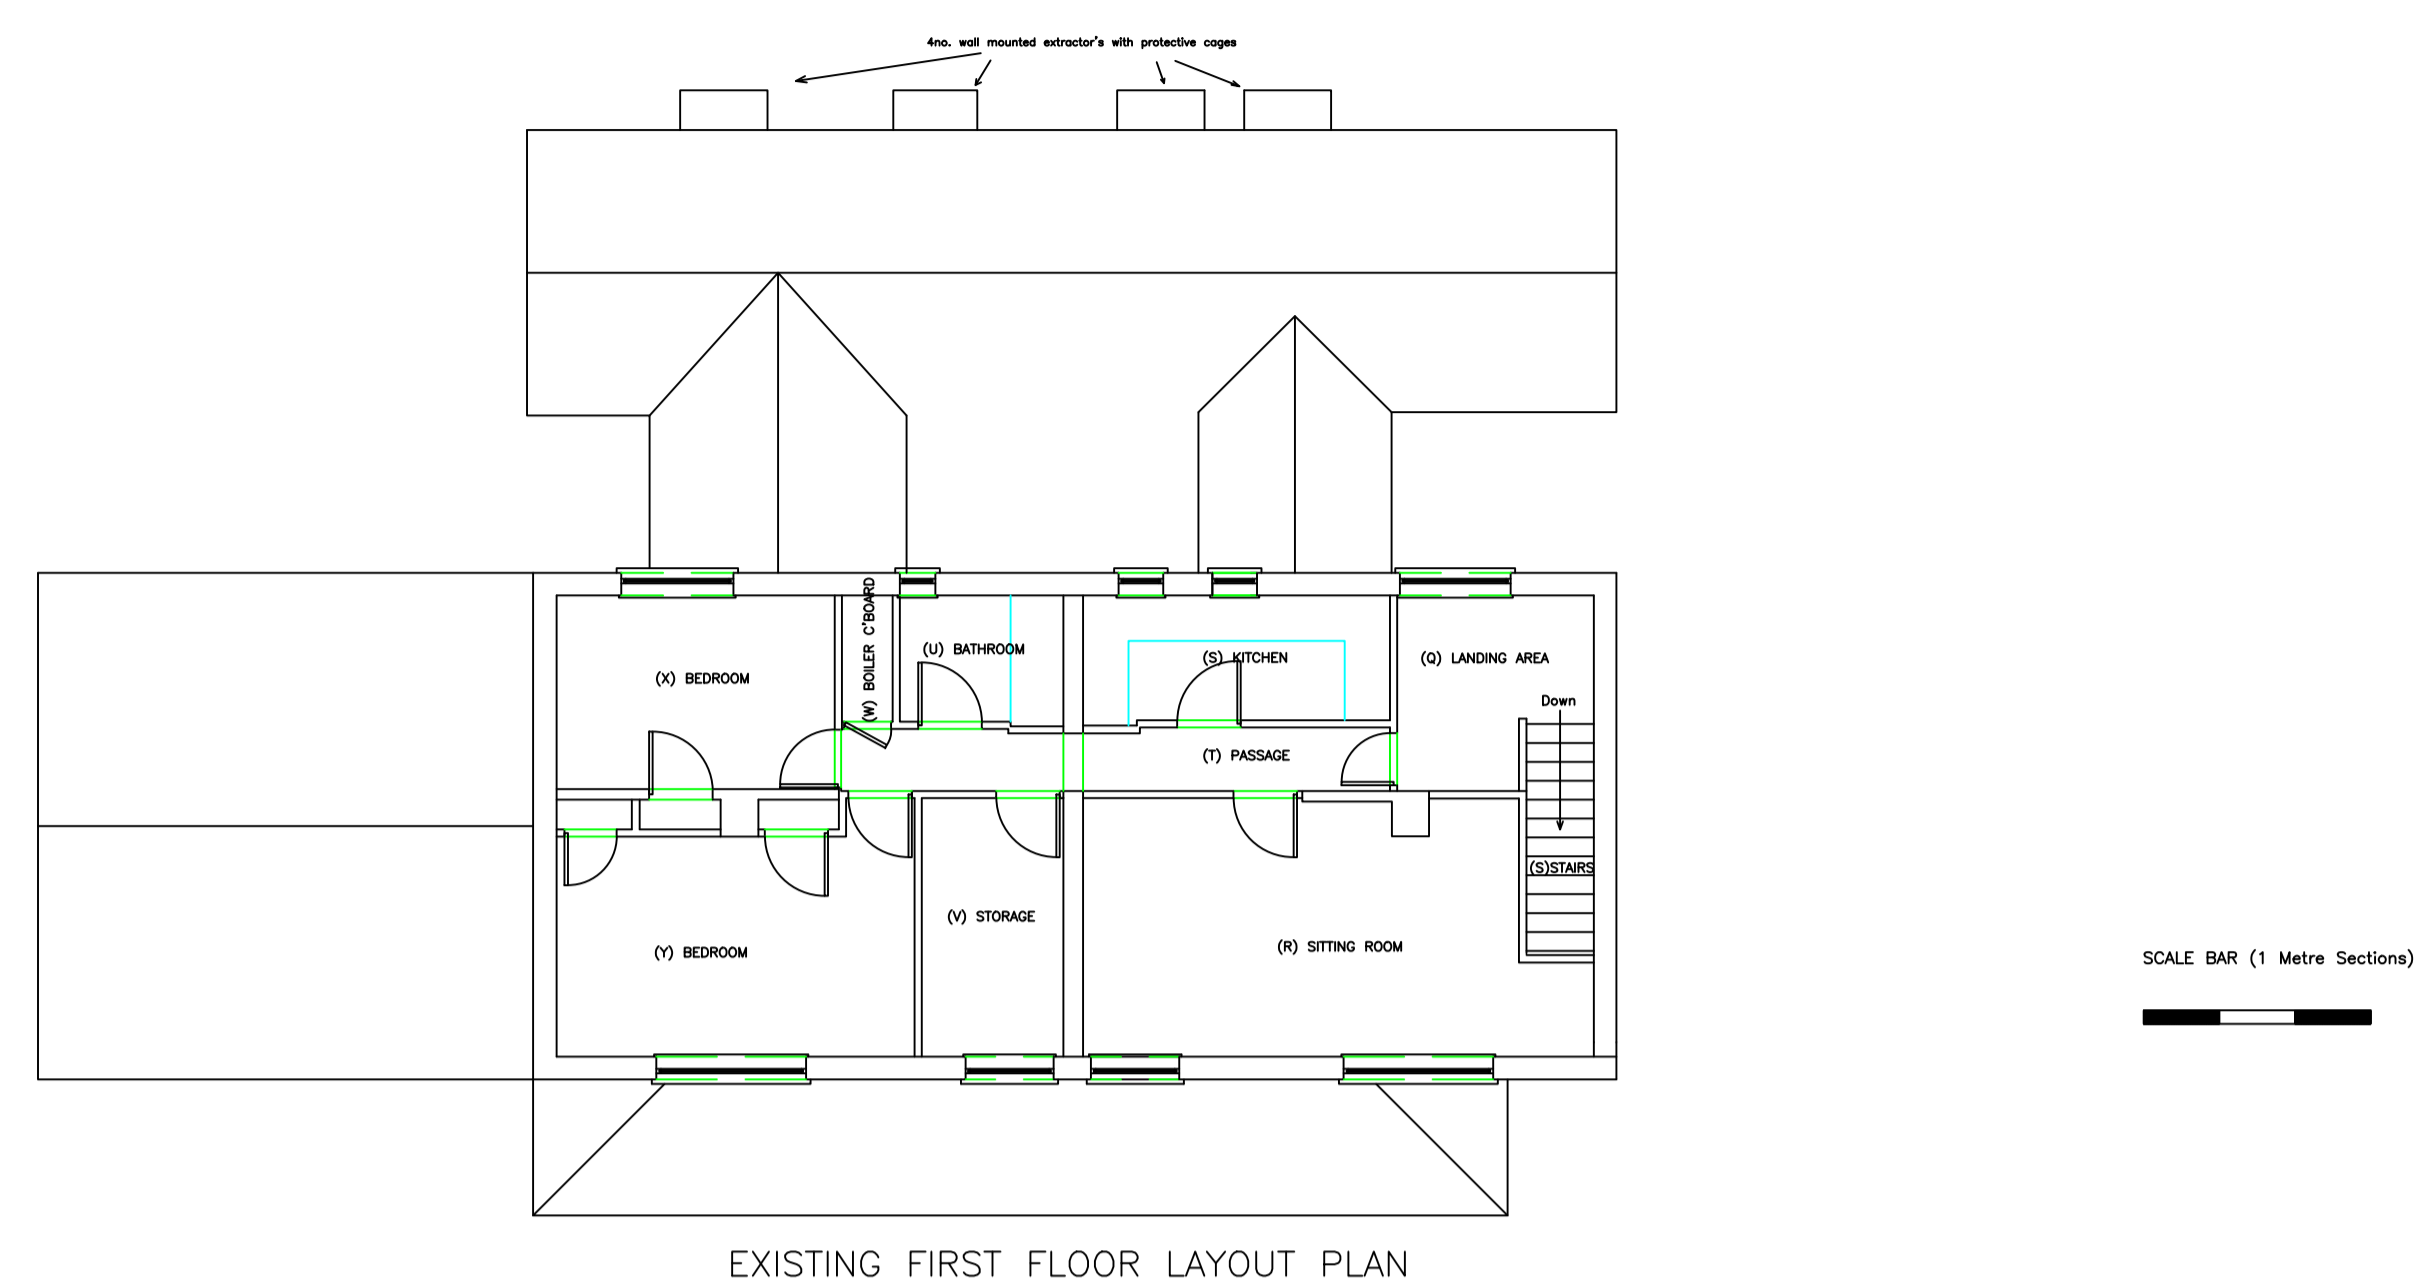

February 2019

Scale: 1:100

Original drawing by C Scott
 modified Feb 2019

E Mail: wishart.assoc@live.co.uk

T: 01636 674480

EXISTING GROUND FLOOR LAYOUT PLAN