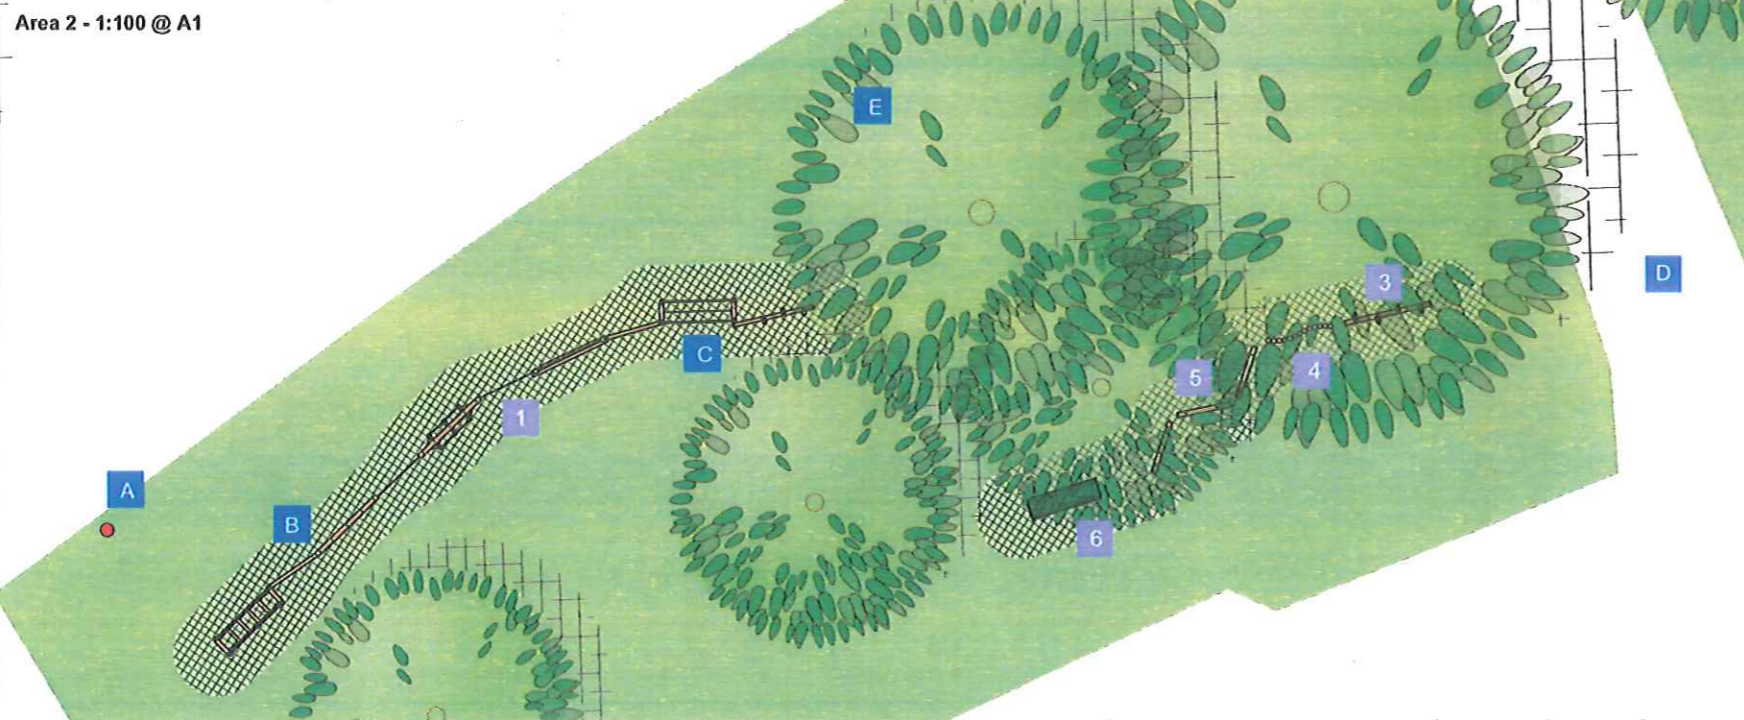

- A** Signage to be secured at the entrance in to the play space
- B** Premium grade turf under grass mats
- C** Grass matting 'ecosmart' safer surfacing provides a safer surface for the play equipment whilst preventing wear
- D** Pathways by others
- E** Softworks by others

Playforce Active Trail Low Level 10 Code: PLFT003-A-PT

Playforce Active Trail Low Level 6 Code: PLFT001-A-PT

Playforce Balance weaver Plus Code: PDEV013-A-NA

Playforce Log Wall Code: PLTT010-B-NA

Playforce Zig Zag Balance Beam Code: PDEV017-A-NA

Images are an indicative representation, colours and specification subject to change

Playspace Layout
Bovis Homes Western

Victory Fields Rissington - Trim Trail