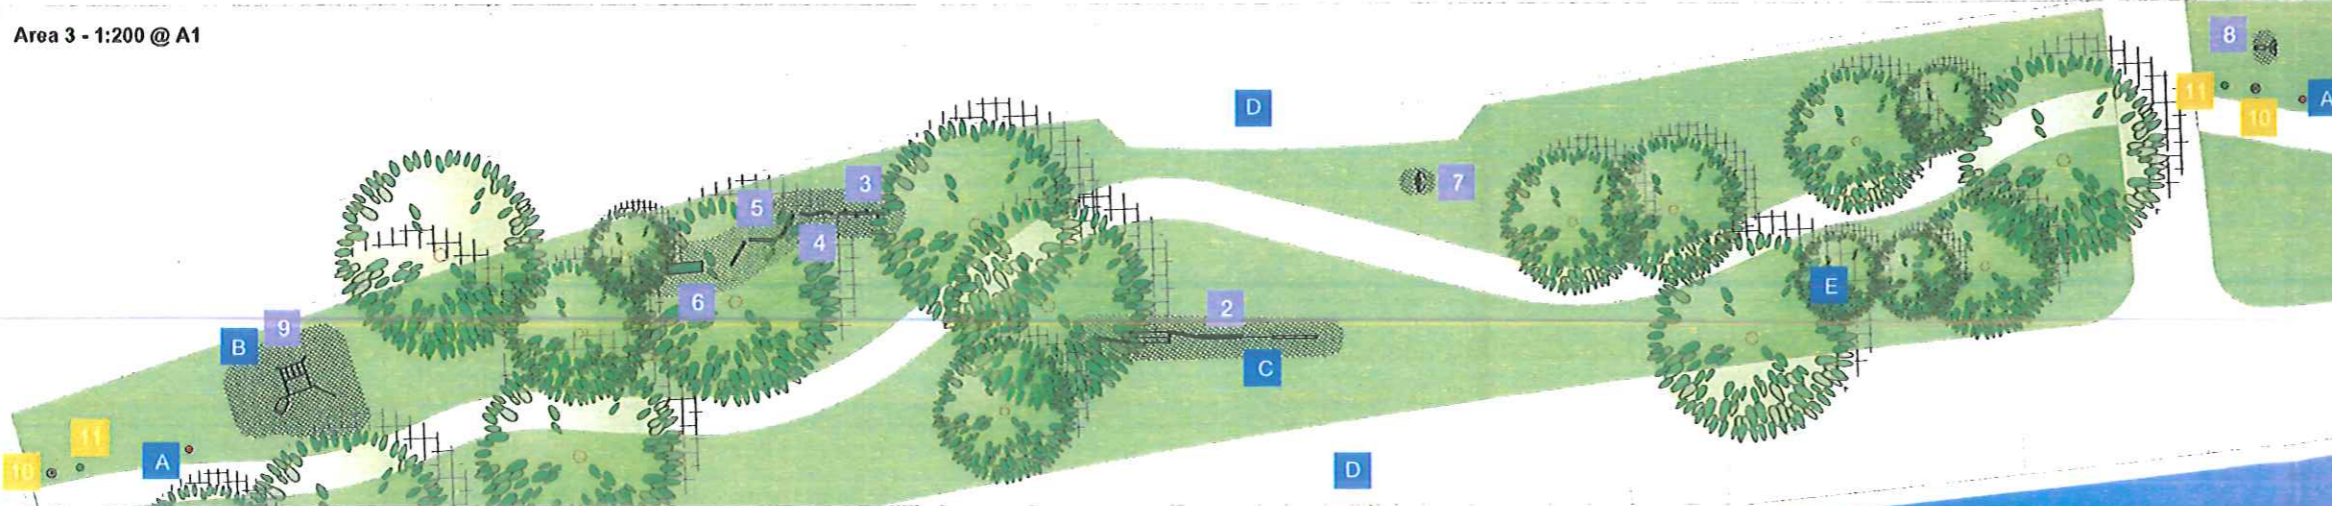

- A** Signage to be secured at the entrance in to the play space
- B** Premium grade turf under grass mats
- C** Grass matting 'ecosmart' safer surfacing provides a safer surface for the play equipment whilst preventing wear
- D** Pathways by others
- E** Softworks by others

Playforce Active Trail Low Level 10 Code: PLFT003-A-PT

Playforce Active Trail Low Level 6 Code: PLFT001-A-PT

Playforce Balance weaver Plus Code: PDEV013-A-NA

Playforce Log Wall Code: PLTT010-B-NA

Playforce Zig Zag Balance Beam Code: PDEV017-A-NA

Images are an indicative representation, colours and specification subject to change

Playspace Layout
Bovis Homes Western

Victory Fields Rissington - Trim Trail