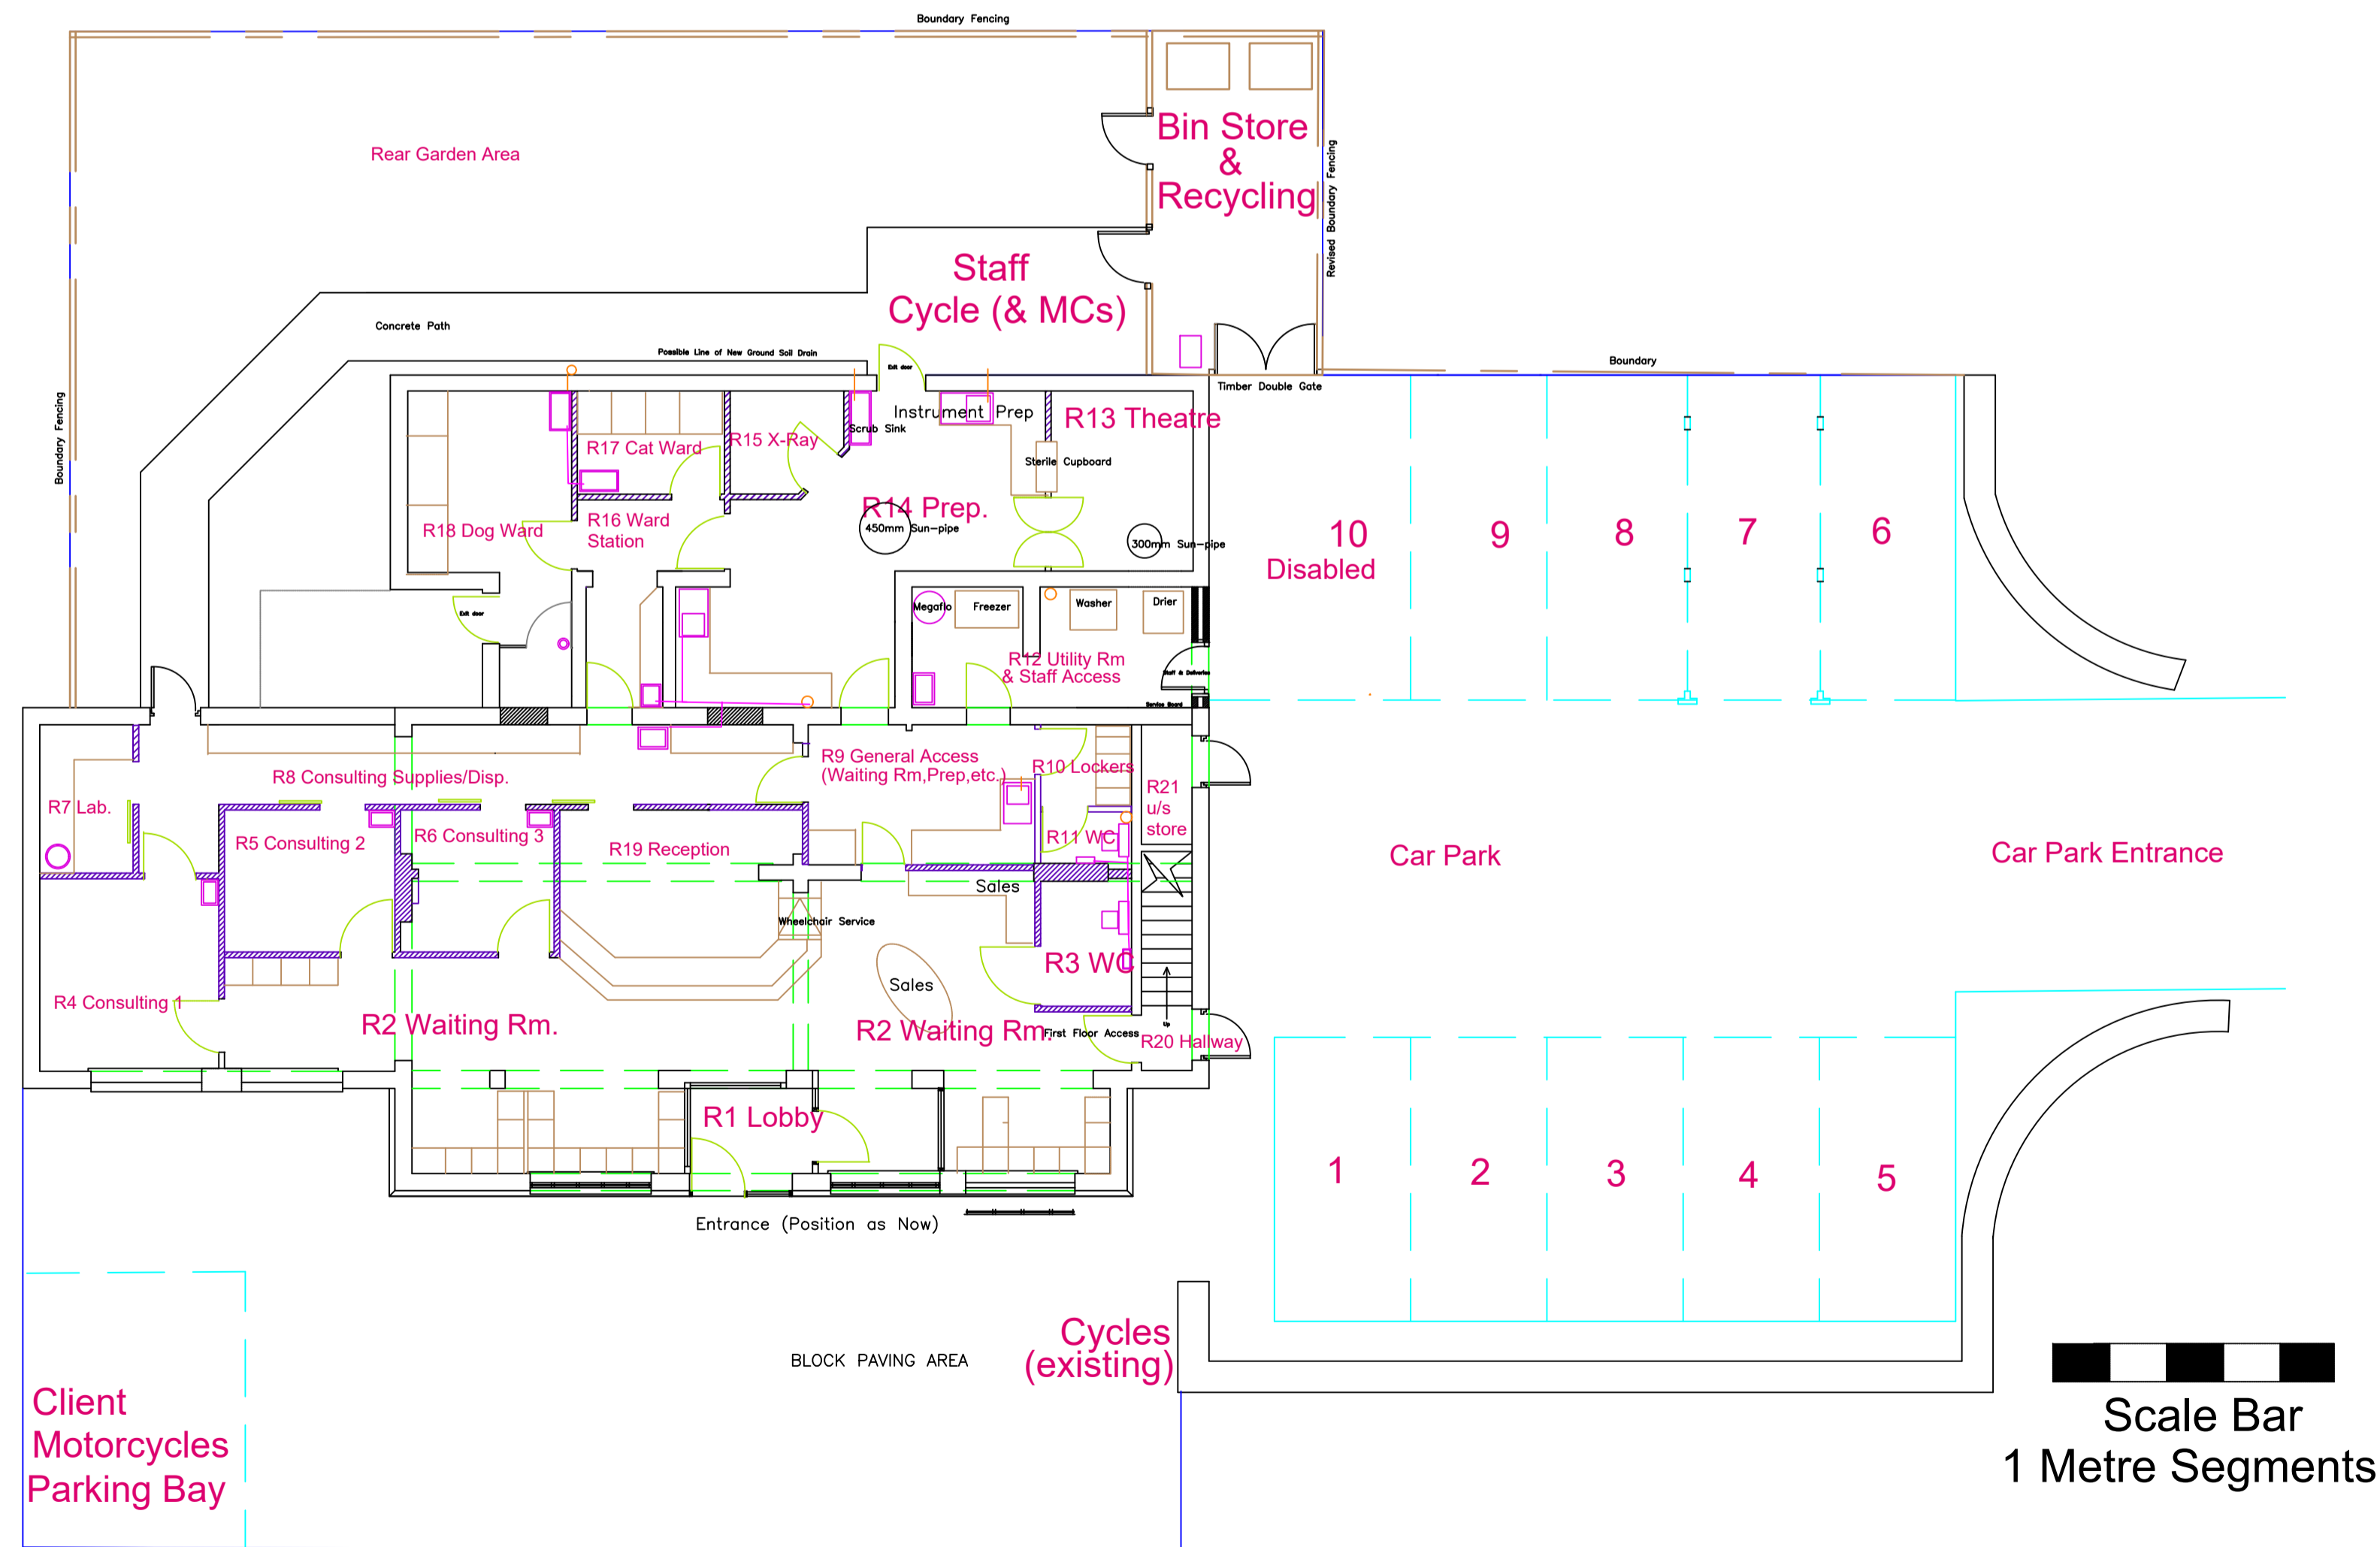

EXISTING FIRST FLOOR LAYOUT PLAN

Contact:

James M Wishart  
& Associates  
P O Box 43  
North Muskham  
Newark on Trent  
NG23 6EJ

Dragon Vets  
Prestbury Park  
New Barn Lane  
CHELTENHAM  
GL50 5SH

Proposed Vet. Branch  
8a & 8b Sopwith Road  
Upper Rissington  
GL54 2NL

SITE PLAN WITH  
GROUND & FIRST  
FLOOR LAYOUTS

WA758-Dragon-PrPlan-L

Scale. 1:100 @ A1

January 2019

E Mail: wishart.assoc@live.co.uk

T: 01636 674480