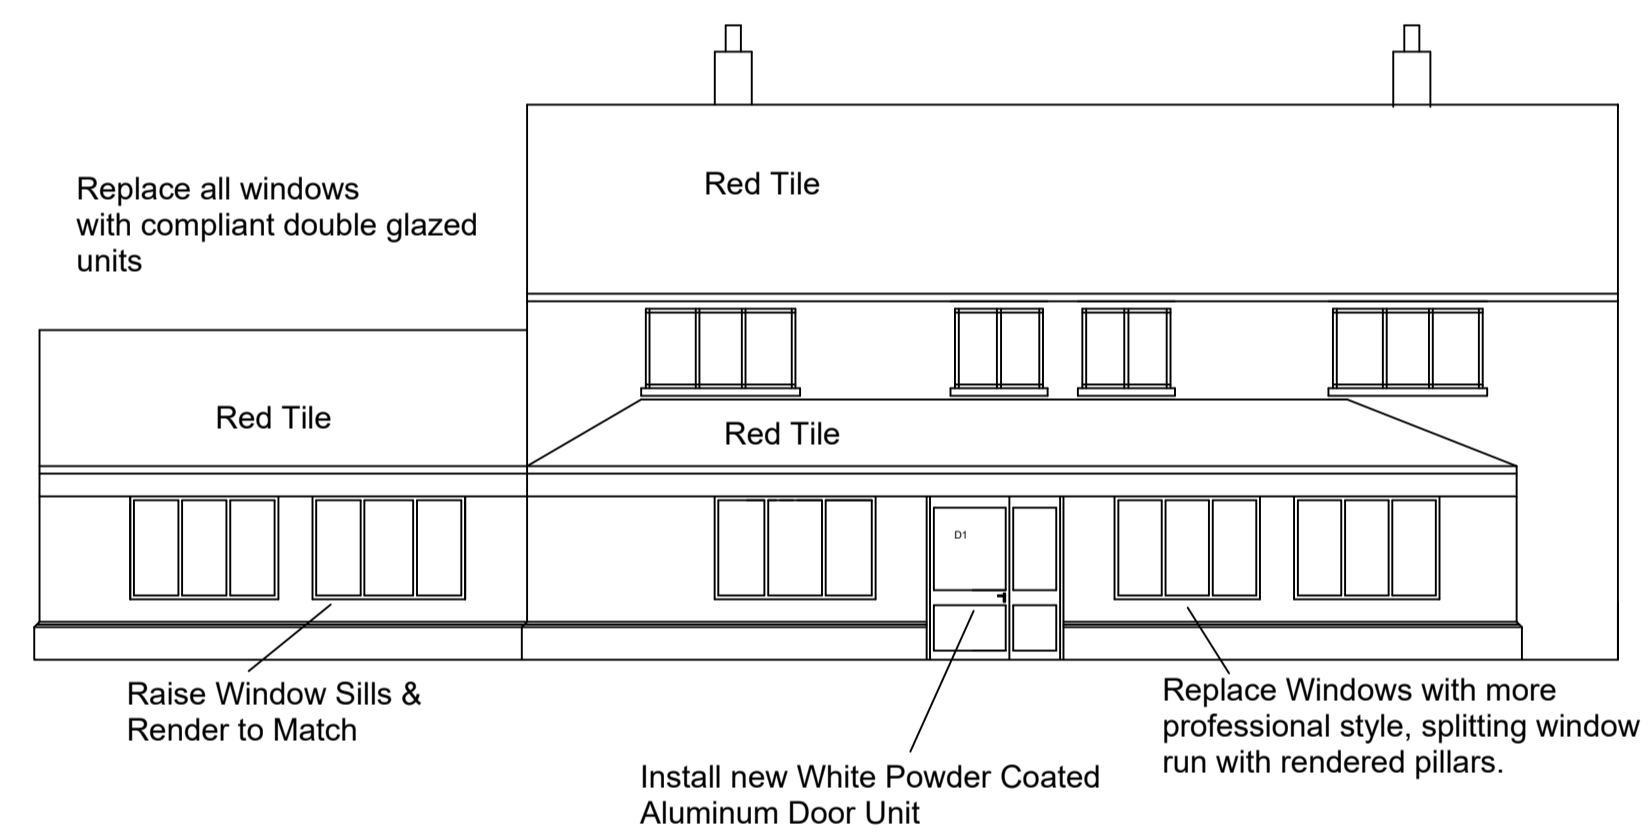

Existing Front (West) Elevation

Existing Side (South) Elevation

Proposed Front (West) Elevation

Proposed Side (South) Elevation

Existing Rear (East) Elevation

Proposed Rear (East) Elevation

Contact:

James M Wishart
& Associates
P O Box 43
North Muskham
Newark on Trent
NG23 6EJ