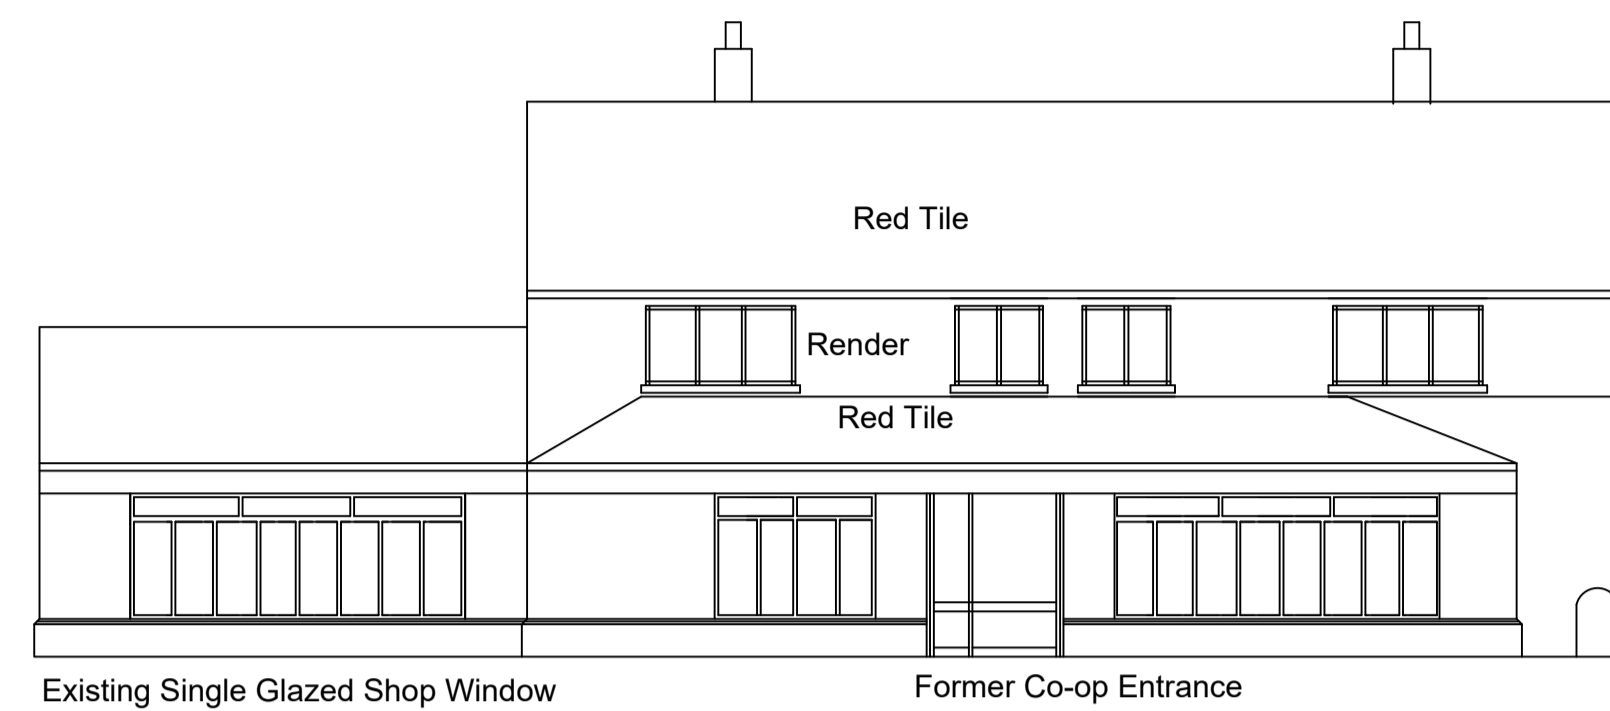

Existing Front (West) Elevation

Existing Side (South) Elevation

Proposed Front (West) Elevation

Proposed Side (South) Elevation

Existing Rear (East) Elevation

Proposed Rear (East) Elevation

Contact:

James M Wishart
& Associates
P O Box 43
North Muskham
Newark on Trent
NG23 6EJ